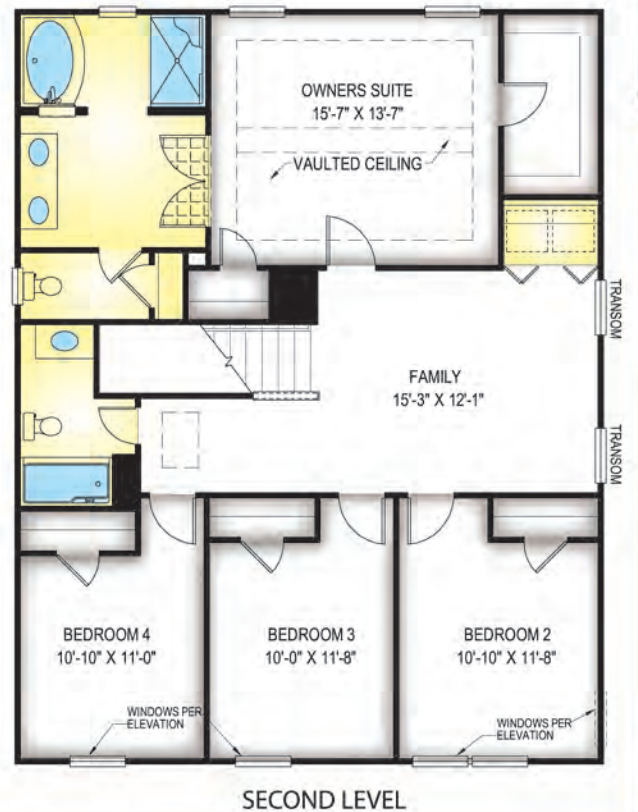

# The Bentgrass

ELEVATION F

ELEVATION A

ELEVATION B

ELEVATION C

ELEVATION D

ELEVATION E

ELEVATION E2

FEATURES: 5 Bedroom, 3 Bath, 2,241 Square Feet

Plans and other elevations may be shown with optional brick and/or upgrades. All elevations and plans may not be available in all communities. See on-site agent for details.

See opposite side for floor plan.

**FEATURES:**

- 5 Bedroom
- 3 Bath
- 2,241 Square Feet

\*Elevations and floor plans are artist's depictions only, and may show optional upgrades or may not be exact. Specifications and color may vary. Floor plans may vary depending on elevation and are subject to change without notice.